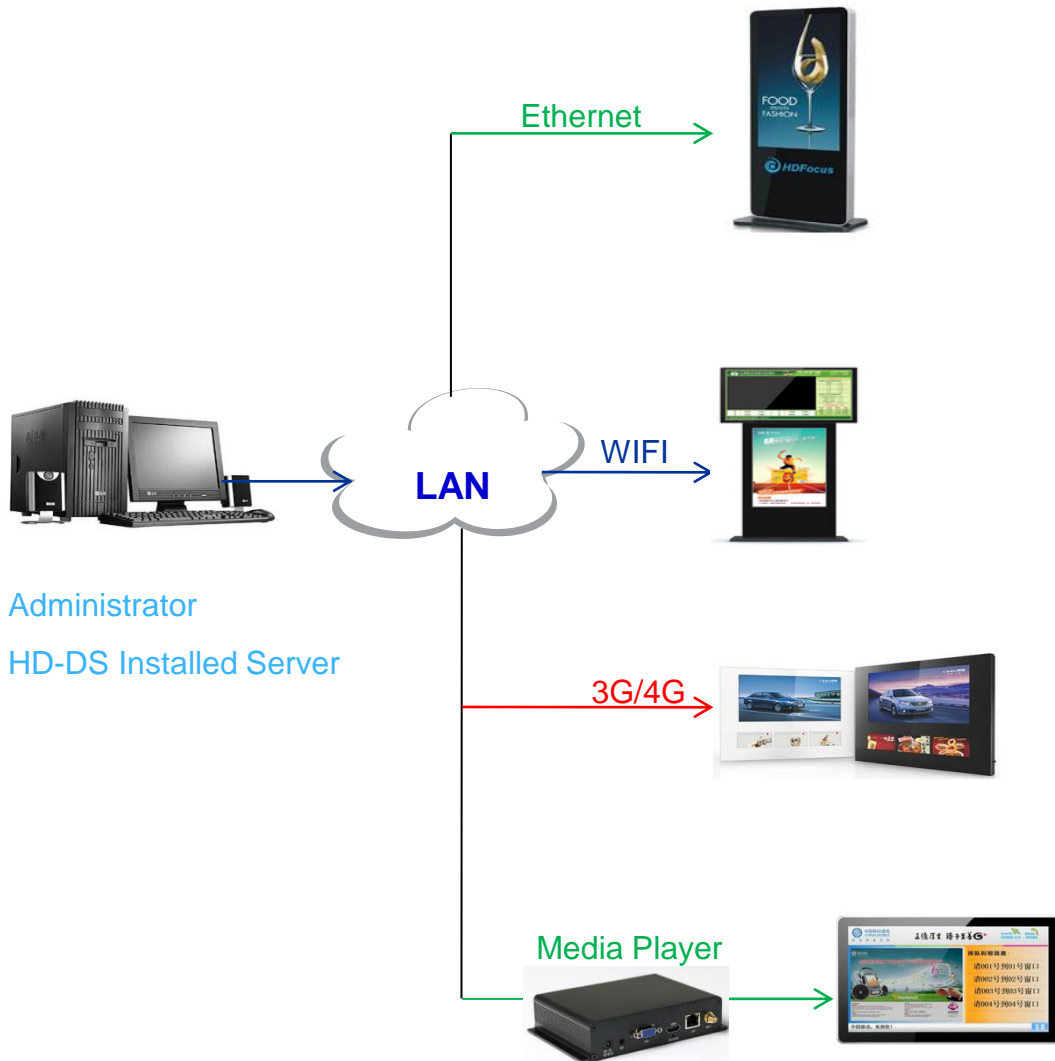

Digital Signage Media Player HD-DC66

1. Solution Overview

**We supply a total solution:
Hardware Media Player and digital signage software**